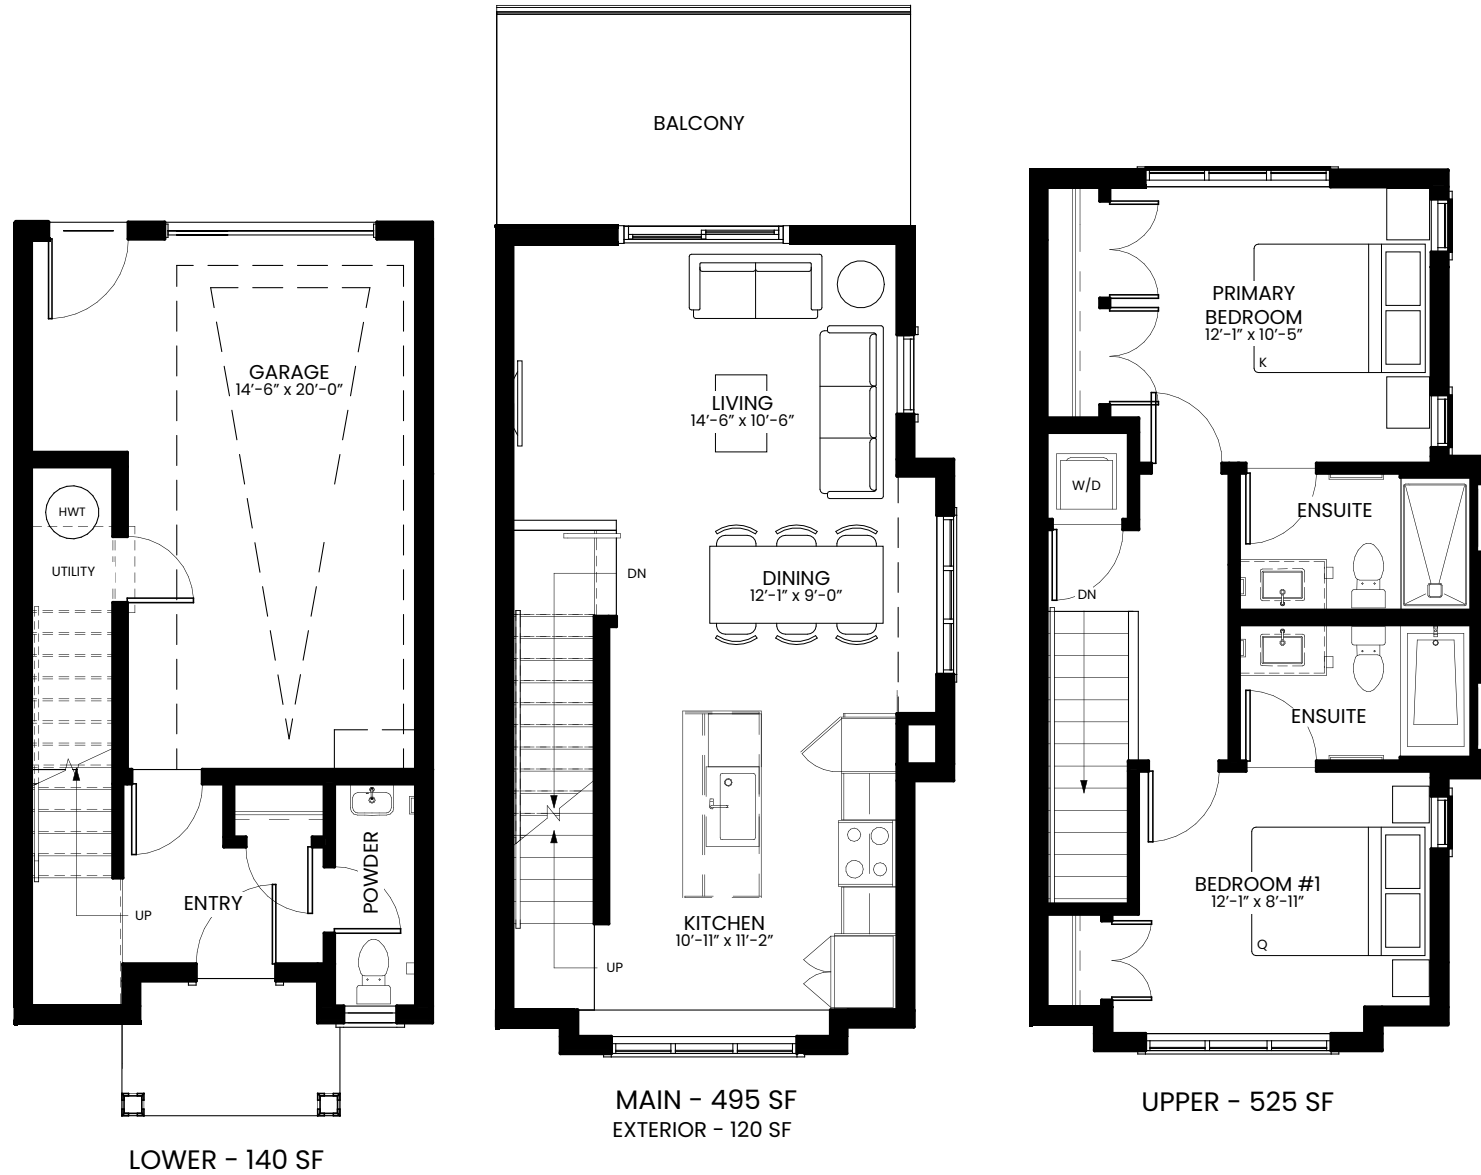

ENCORE B

2 Bed + 2.5 Bath
1,160 sq. ft.

Units 122 + 134

Some unit floorplans may be reflected

The Developer/Builder reserves the right to make modifications or substitutions to building design, specifications, features, plans, options, materials and drawings before or after a Disclosure Statement is filed. Any measurements provided are approximate only. Renderings shown (interior and exterior) are for general illustration purposes only and should not be relied upon to accurately represent the actual final product. E.&O.E.