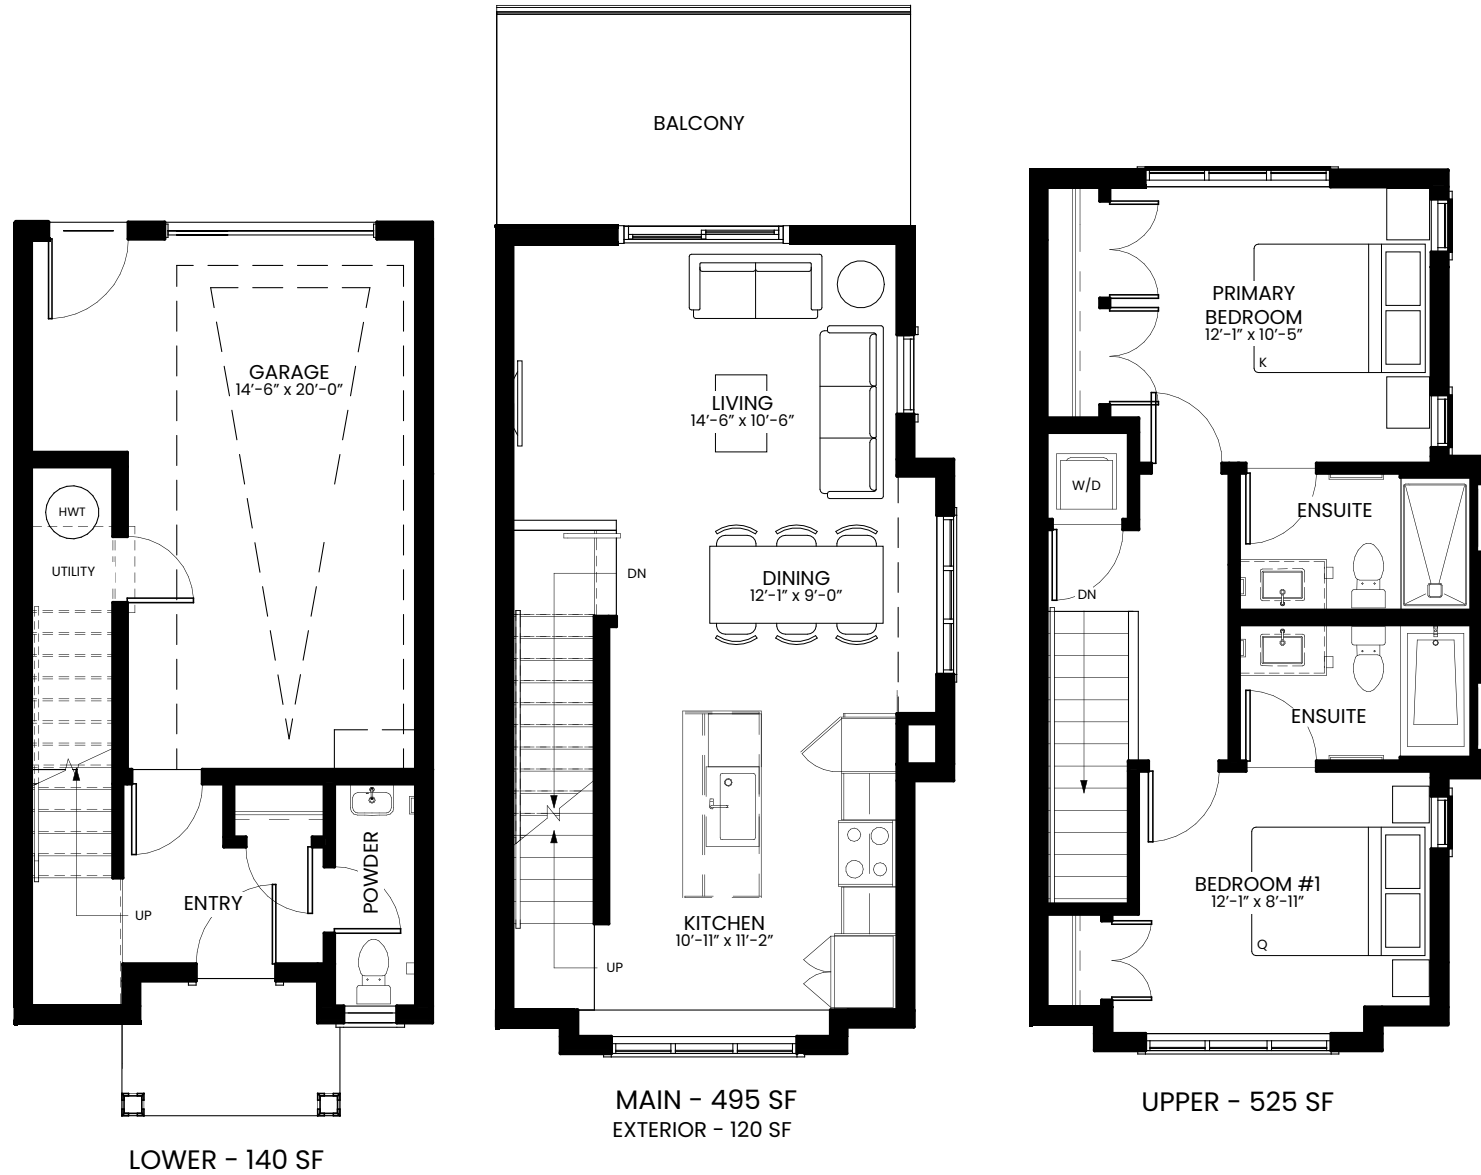

**ENCORE**

2 Bed + 2.5 Bath  
1,121 sq. ft.

*Variation Details:*

#1: Units 51, 57, 62, 63, 66, 67, 71, 72, 126, 128

#2: Units 66, 67, 75

#3: Unit 75

Some unit floorplans may be reflected

The Developer/Builder reserves the right to make modifications or substitutions to building design, specifications, features, plans, options, materials and drawings before or after a Disclosure Statement is filed. Any measurements provided are approximate only. Renderings shown (interior and exterior) are for general illustration purposes only and should not be relied upon to accurately represent the actual final product. E.&O.E.

**ENCORE B**

2 Bed + 2.5 Bath  
1,160 sq. ft.

Units 122 + 134

Some unit floorplans may be reflected

The Developer/Builder reserves the right to make modifications or substitutions to building design, specifications, features, plans, options, materials and drawings before or after a Disclosure Statement is filed. Any measurements provided are approximate only. Renderings shown (interior and exterior) are for general illustration purposes only and should not be relied upon to accurately represent the actual final product. E.&O.E.